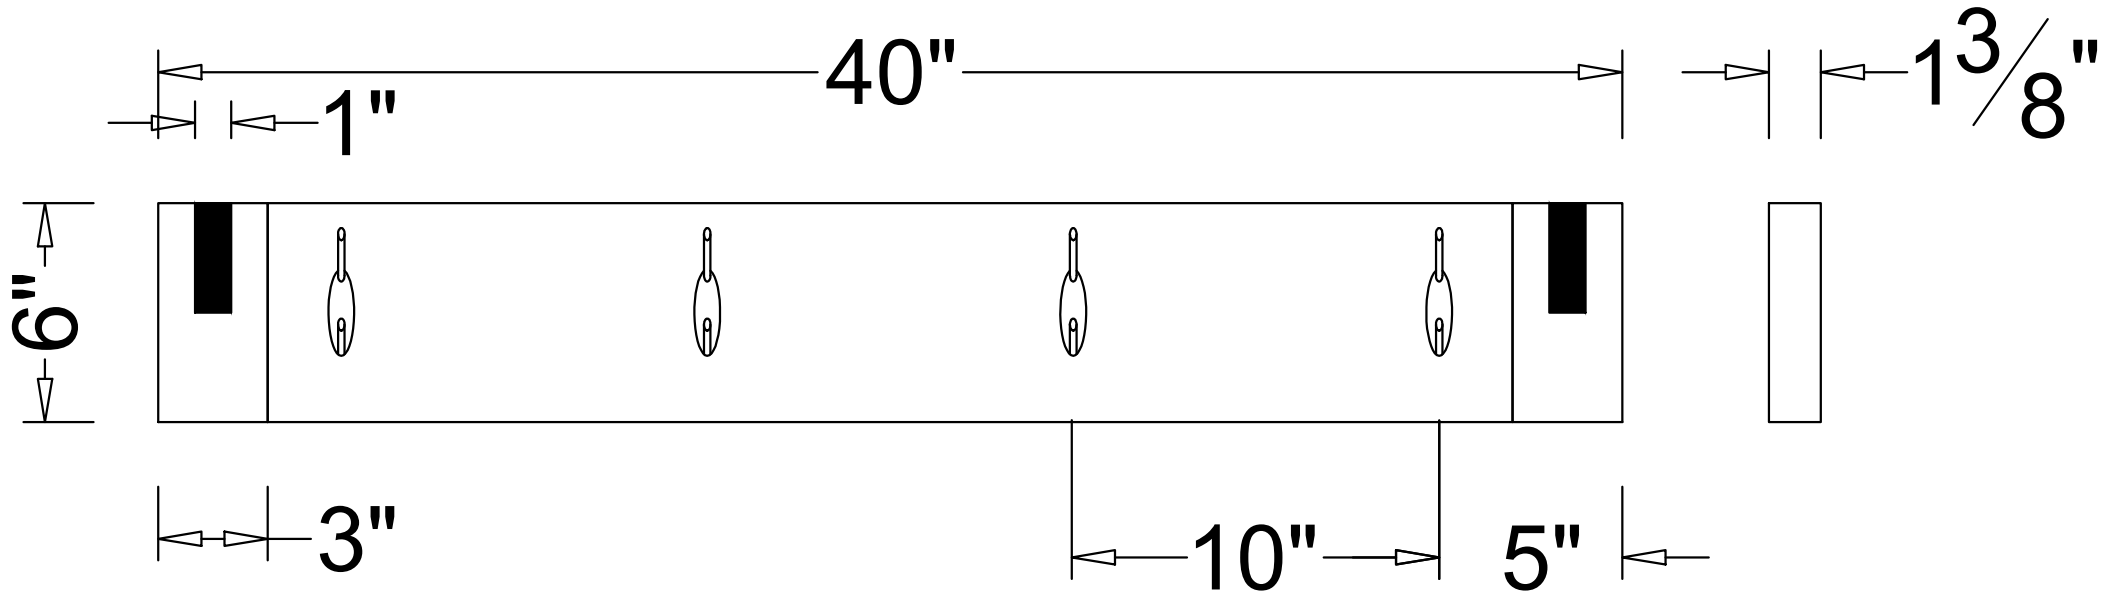

FRONT VIEW

SIDE VIEW

ANWO2926 WOODSTOCK COAT HOOK